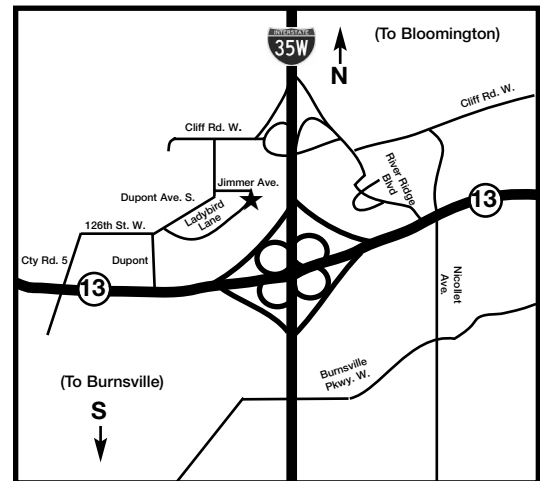

PICK-UP HOURS:

11am - 7pm Tue-Fri • 9am - 4pm Sat

Key intersection: 35W and Cliff Road in Burnsville

Going 35W South:

Exit on the Cliff Road exit. Take the first right which is Cliff Road W. (if you go under 35W you have gone too far). Go 1/4 mile and make a left on Dupont Ave. Go 1/4 mile and make a left on Ladybird Lane. Follow road back and Schneiderman's is on your left across from the mini storage.

Going 35W North:

Exit on the Cliff Road exit. Take a right on Cliff Road and go under the interstate, take the first left which is Cliff Road W. Go 1/4 mile and make a left on Dupont Ave. Go 1/4 mile and make a left on Ladybird Lane. Follow road back and Schneiderman's is on your left across from the mini storage.

We will not load or tie merchandise on top of your vehicle.

To schedule a pick-up or delivery call 952-435-7784 between
7am - 6pm M-F or 8am-5pm Saturdays (Press option #2)

Please call 24 hours ahead so we can serve you better.

To contact our pick-up facility directly, for directions or questions call
952-736-2944 ext.201 (Burnsville Distribution Center) - See pick-up hours above.

Visit us at www.schneidermans.com